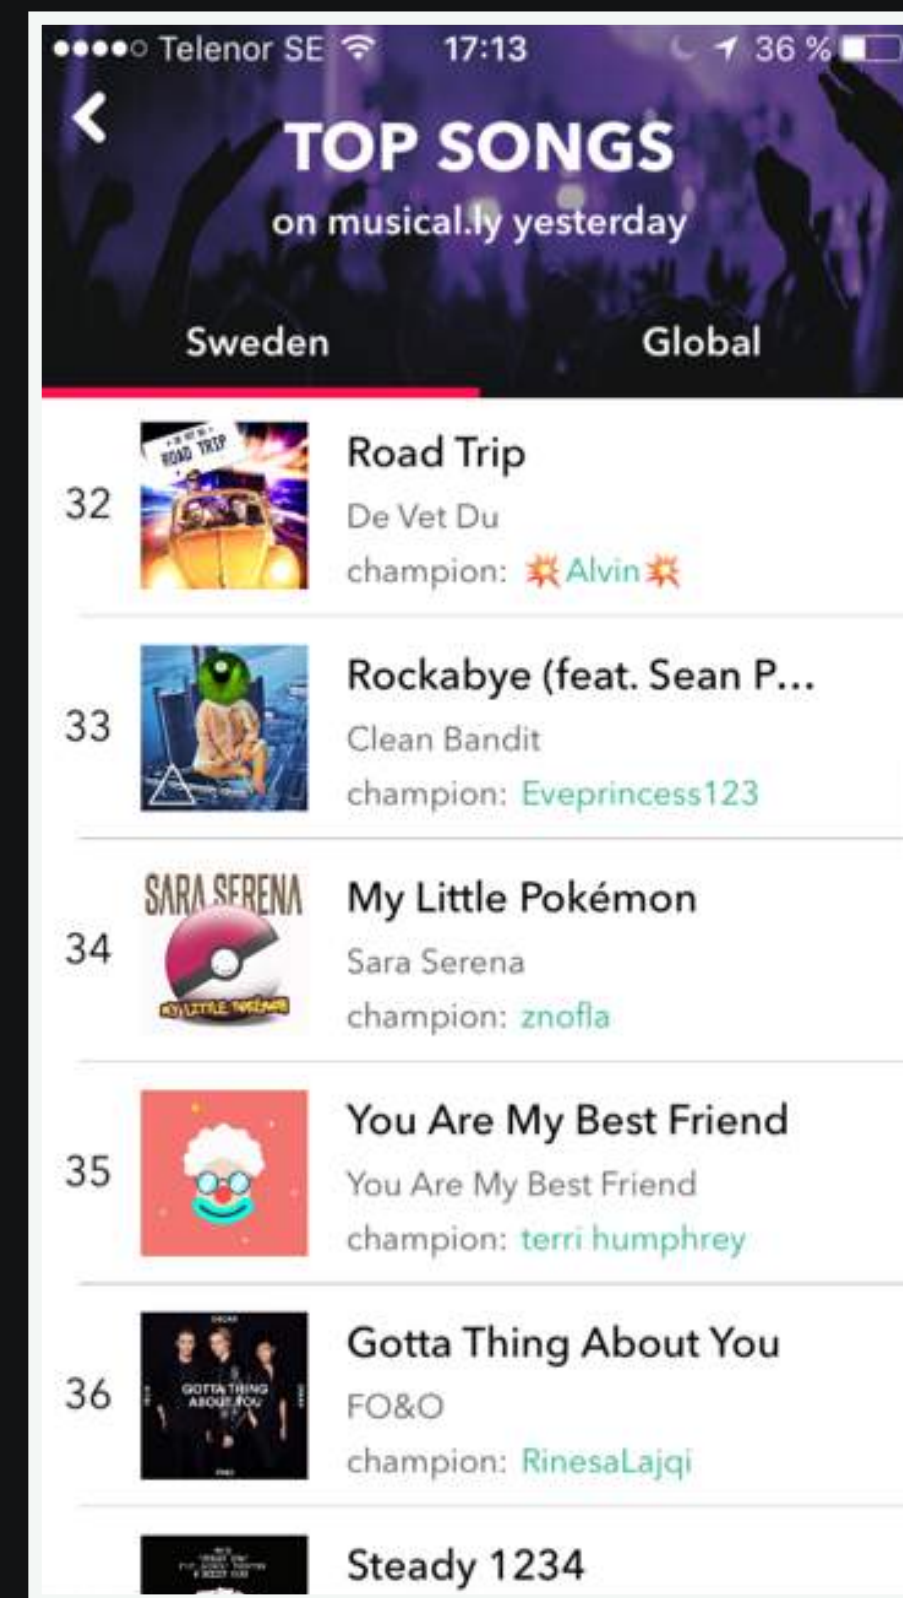

NATHALIE DANIELSSON

THEODOR HARALDSSON

MIRABELL LUNDGREN

4 SCREENSHOTS

FANS ENGAGEMENT

CHARTS

Total reach: 2 000 000 +

Total reach: 2 000 000 +

ENGAGEMENT

LIKES

593 000 +

COMMENTS

1 900 +

REPOSTS

1 200 +

Total engagement: 29%